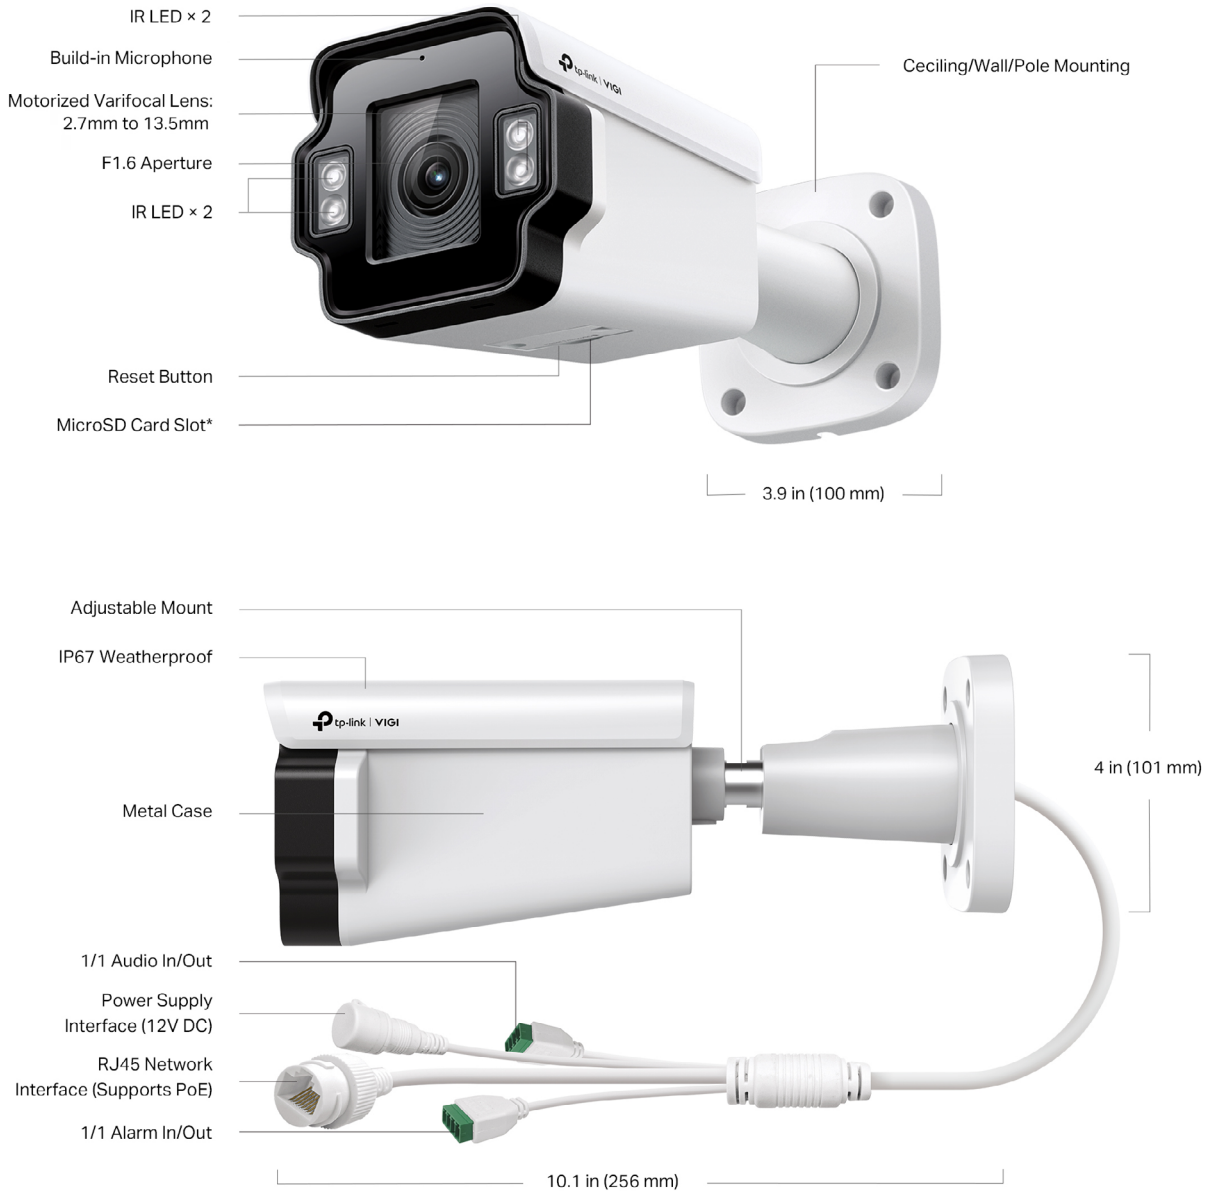

Build Features

*SD card is not included in the package

*Pole mounting kit is not included in the package.

**Micro SD card is not included in the package.

***Calculations based on laboratory testing using a 3MP VIGI camera, and an actual performance may vary according to the amount of activity recorded, resolution and other variables.

Specifications are subject to change without notice and can be found at www.tp-link.com.

©2024 TP-Link