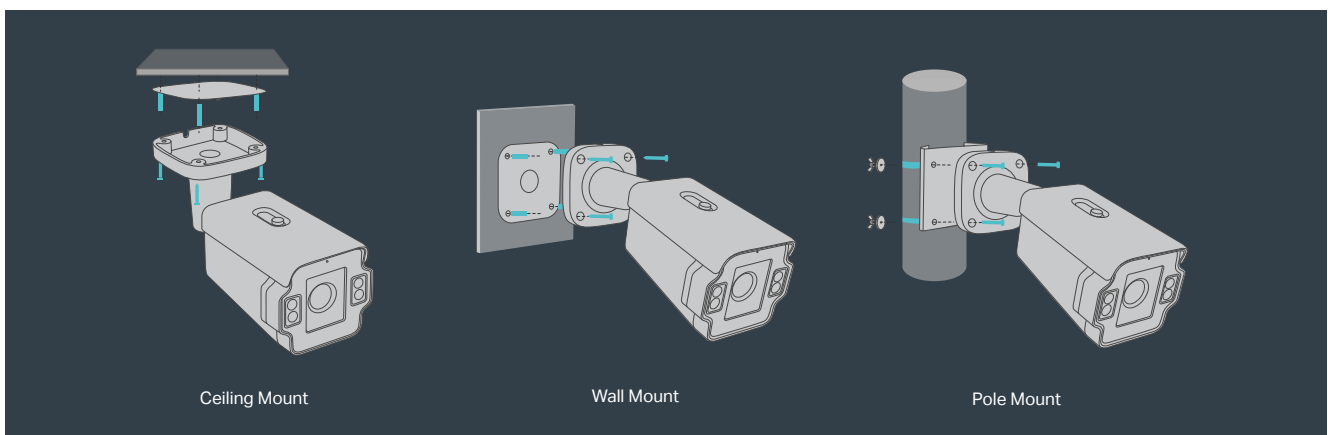

// Smart Detection

Intrusion
Detection

Line-Crossing
Detection

Object Removal
Detection

Object Abandoned
Detection

Scene Change
Detection

Region Entering
Detection

Region Exiting
Detection

Outstanding functions, reliable quality guarantees, and simplified installation work together to ensure your business stays safe and sound.

// Flexible Installation

Find the perfect vantage point by simply securing your camera to the ceiling, wall, or pole.*

// Specifications

Camera	
Product Model	InSight S345ZI
Image Sensor	1/2.9" Progressive Scan CMOS
Shutter Speed	1/3 to 1/10000 s
Slow Shutter	Yes
Min. Illumination	Color: 0.005 Lux; 0 Lux with IR
Day/Night Mechanism	IR Cut Filter
Day/Night Switch	Unified/ Scheduled/ Auto
Lens	
Type	Motorized Varifocal Lens
Focal Length	2.7-13.5 mm (5X Optical Zoom)
Aperture	F1.6
FOV	2.7-13.5 mm: <ul style="list-style-type: none">• Horizontal FOV: 29.6°-102.0°• Vertical FOV: 16.8°-53.8°• Diagonal FOV: 34.1°-122.8°
Lens Mount	φ14
DORI Distance	2.7-13.5 mm: <ul style="list-style-type: none">• Detect: 66-207 m (217-579 ft)• Observe: 28-86 m (92-282 ft)• Recognize: 13-41 m (43-135 ft)• Identify: 7-21 m (23-69 ft)
Angle Adjustment (Manual)	
Range	Pan: 0° to 360°, Tilt: 0° to 90°, Rotation: 0° to 360°
Illuminator	
IR LED	Quantity: 4 Range: 60m Wavelength: 850nm
Illuminator On/Off Control	Auto/Scheduled/Always on/Always off