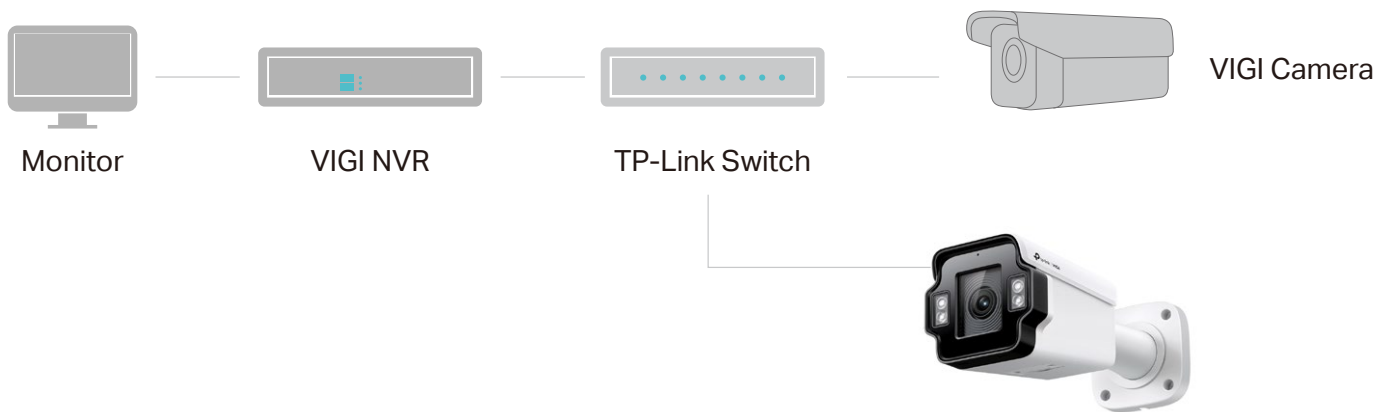

// Smart Detection

Intrusion
Detection

Line-Crossing
Detection

Object Removal
Detection

Object Abandoned
Detection

Scene Change
Detection

Region Entering
Detection

Region Exiting
Detection

Loitering
Detection

Abnormal Sound
Detection

// VIGI Surveillance Solution

The VIGI professional surveillance system by TP-Link is dedicated to protecting the business that you've worked hard to build—whenever, wherever.

Outstanding functions, reliable quality guarantees, and simplified installation work together to ensure your business stays safe and sound.

// Flexible Installation

Find the perfect vantage point by simply securing your camera to the ceiling, wall, or pole.*

// Specifications

Camera	
Product Model	InSight S345ZI
Image Sensor	1/2.9" Progressive Scan CMOS
Shutter Speed	1/3 to 1/10000 s
Slow Shutter	Yes
Min. Illumination	Color: 0.005 Lux; 0 Lux with IR
Day/Night Mechanism	IR Cut Filter
Day/Night Switch	Unified/ Scheduled/ Auto
Lens	
Type	Motorized Varifocal Lens
Focal Length	2.7-13.5 mm (5X Optical Zoom)
Aperture	F1.6
FOV	2.7-13.5 mm: <ul style="list-style-type: none">• Horizontal FOV: 29.6°-102.0°• Vertical FOV: 16.8°-53.8°• Diagonal FOV: 34.1°-122.8°
Lens Mount	φ14
DORI Distance	2.7-13.5 mm: <ul style="list-style-type: none">• Detect: 66-207 m (217-579 ft)• Observe: 28-86 m (92-282 ft)• Recognize: 13-41 m (43-135 ft)• Identify: 7-21 m (23-69 ft)
Angle Adjustment (Manual)	
Range	Pan: 0° to 360°, Tilt: 0° to 90°, Rotation: 0° to 360°
Illuminator	
IR LED	Quantity: 4 Range: 60m Wavelength: 850nm
Illuminator On/Off Control	Auto/Scheduled/Always on/Always off