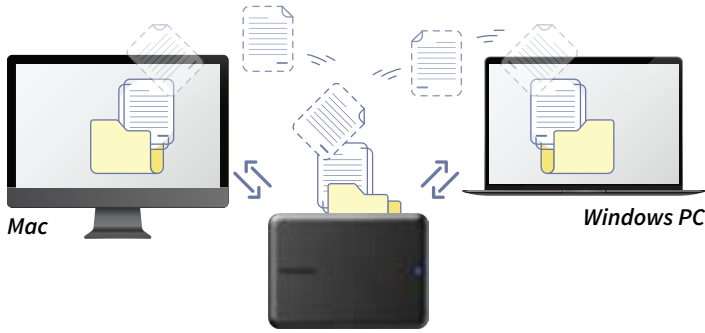

TOSHIBA

CANVIO Partner

External Portable Hard Drive

My Simple Storage Partner

For Mac & Windows PC

With mobile storage, you need a simple solution you can trust. That's why we designed the Canvio Partner for efficiency and reliability. Whether Mac or Windows, it's ready to use in no time - with capacity options up to 4TB¹. Plug it in, drag and drop, and you are ready to keep all your files safe and up to date where ever you are.

Cross-Device Compatibility

Versatile Storage

Store Confidently

@ToshibaStorage.Asia

ToshibaStorageAsia

www.toshiba-storage.asia

Write your story.
Everything is possible - with the right partner.

Canvio Partner | My Simple Storage Partner