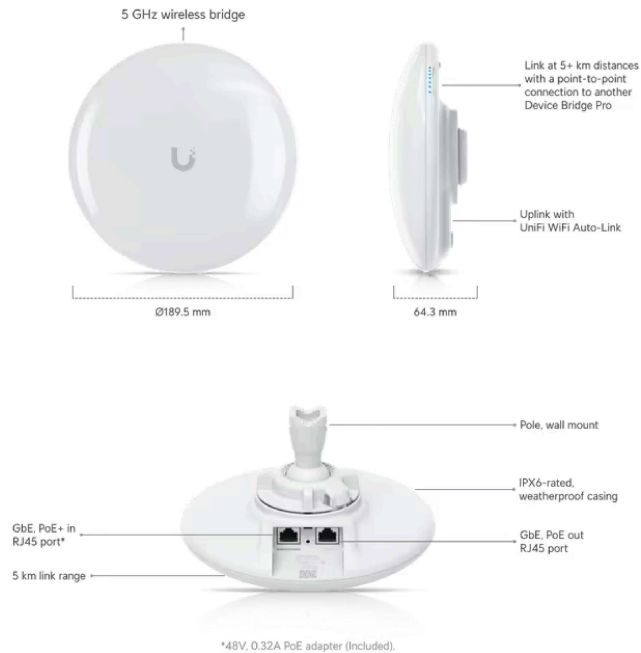

Device Bridge Pro

UDB-Pro

Datasheet

In The Box

Marketing Images

Installation Guide

Mechanical

Dimensions

Ø189.5 x 64.3 mm (Ø7.4 x 2.5")

Weight

Without mount: 431 g (1 lb)
With mount: 515 g (1.1 lb)

Enclosure material

UV-resistant polycarbonate

Mount material

UV-stabilized polycarbonate, stainless steel

Pole mount diameter

20–53.1 mm (0.8–2.1") on pipe outer diameter

Wind loading

69 N at 200 km/h (15.5 lbf at 125 mph)

Weatherproofing

IPX6

Hardware

Networking interface

(2) GbE RJ45 ports

Management interface

Ethernet
WiFi

PoE interface	(1) PoE in (PoE output not used) (1) Passive PoE output
Power method	PoE PoE+ (Required for PoE output)
Power supply	UniFi PoE switch 48V, 0.32A PoE adapter (Included)
Supported volatage range	42.5–57V DC
Max. power consumption	9W
Max. TX power	
2.4 GHz	-
5 GHz	25 dBm
6 GHz	-
Max. data rate	
2.4 GHz	-
5 GHz	867 Mbps (BW80)
6 GHz	-
MIMO	
2.4 GHz	-
5 GHz	2 x 2
6 GHz	-
Antenna gain	
2.4 GHz	-
5 GHz	19 dBi
6 GHz	-
Antenna	Internal
Range	5+ km
LEDs	Power, Ethernet, (4) signal strength
Button	Factory reset
Mounting	Pole (Included)
Ambient operating temperature	-40 to 60° C (-40 to 140° F)
Ambient operating humidity	5 to 95% noncondensing
Certifications	CE, FCC, IC