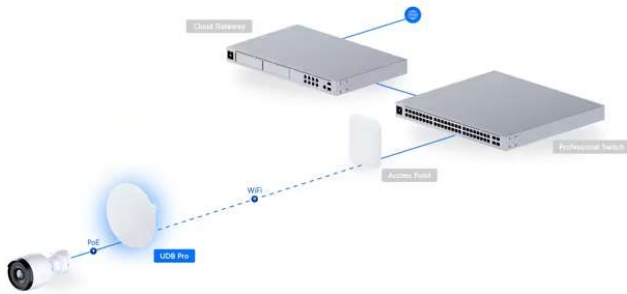

Ø189.5 x 64.3 mm (Ø7.4 x 2.5")

Weight

Without mount: 431 g (1 lb)
With mount: 515 g (1.1 lb)

Enclosure material

UV-resistant polycarbonate

Mount material

UV-stabilized polycarbonate, stainless steel

Pole mount diameter

20–53.1 mm (0.8–2.1") on pipe outer diameter

Wind loading

69 N at 200 km/h (15.5 lbf at 125 mph)

Weatherproofing

IPX6

Hardware

Networking interface

(2) GbE RJ45 ports

Management interface

Ethernet
WiFi

PoE interface	(1) PoE in (PoE output not used) (1) Passive PoE output
Power method	PoE PoE+ (Required for PoE output)
Power supply	UniFi PoE switch 48V, 0.32A PoE adapter (Included)
Supported volatage range	42.5–57V DC
Max. power consumption	9W
Max. TX power	
2.4 GHz	-
5 GHz	25 dBm
6 GHz	-
Max. data rate	
2.4 GHz	-
5 GHz	867 Mbps (BW80)
6 GHz	-
MIMO	
2.4 GHz	-
5 GHz	2 x 2
6 GHz	-
Antenna gain	
2.4 GHz	-
5 GHz	19 dBi
6 GHz	-
Antenna	Internal
Range	5+ km
LEDs	Power, Ethernet, (4) signal strength
Button	Factory reset
Mounting	Pole (Included)
Ambient operating temperature	-40 to 60° C (-40 to 140° F)
Ambient operating humidity	5 to 95% noncondensing
Certifications	CE, FCC, IC