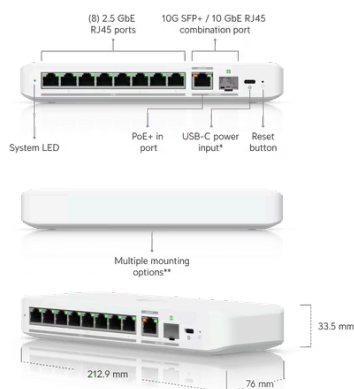

UniFi Cloud Gateways

Switching

WiFi

Camera Security

Door Access

CloudKeys & Gateways

Power Tech

Integrations

Accessories

Utility > [Flex 2.5G](#)

Flex 2.5G

USW-Flex-2.5G-8

[Datasheet](#)

[In The Box](#)

[Marketing Images](#)

[Installation Guide](#)

Mechanical

Dimensions	212.9 x 76 x 33.5 mm (8.4 x 3 x 1.3")
Weight	420 g (14.8 oz)
Enclosure material	Polycarbonate
Mounting	Wall-mountable (kit included) DIN rail-mountable (sold separately)

Hardware

Management interface	Ethernet In-Band
Networking interface	(8) 2.5/1 GbE RJ45 ports (1) 10G SFP+ or 10/5/2.5/1 GbE combination port* While only one is active, GbE can receive power and SFP+ can be utilized for data.
Total non-blocking throughput	30 Gbps
Switching capacity	60 Gbps
Forwarding rate	44.64 Mpps
Power method	(1) AC power adapter, 5V DC, 3A (1) PoE+ (Pair A 1, 2+; 3, 6-)(Pair B 4, 5+; 7, 8-)
Power supply	External AC/DC adapter UniFi PoE switch
Supported voltage range	AC/DC input: 5V DC PoE input: 42.5—57V DC
Max. power consumption	14W
Button	Factory reset
Ambient operating temperature	-20 to 45° C (-4 to 113° F)
Ambient operating humidity	10 to 90% noncondensing
Certifications	CE, FCC, IC

Switching Features

Layer 2 features	STP / RSTP with priorities and port-level disable Storm control Multicast / broadcast rate limiting Flow control Jumbo frames Egress rate limit Proprietary loop protection Port isolation Port mirroring

LEDs