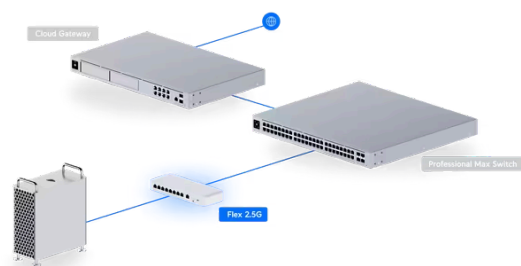

UniFi Cloud Gateways

Switching

WiFi

Camera Security

Door Access

CloudKeys & Gateways

Power Tech

Integrations

Accessories

Utility > [Flex 2.5G](#)

Flex 2.5G

USW-Flex-2.5G-8

[Datasheet](#)

[In The Box](#)

[Marketing Images](#)

[Installation Guide](#)

Mechanical

Dimensions	212.9 x 76 x 33.5 mm (8.4 x 3 x 1.3")
Weight	420 g (14.8 oz)
Enclosure material	Polycarbonate
Mounting	Wall-mountable (kit included) DIN rail-mountable (sold separately)

Hardware

Management interface	Ethernet In-Band
Networking interface	(8) 2.5/1 GbE RJ45 ports (1) 10G SFP+ or 10/5/2.5/1 GbE combination port* While only one is active, GbE can receive power and SFP+ can be utilized for data.
Total non-blocking throughput	30 Gbps
Switching capacity	60 Gbps
Forwarding rate	44.64 Mpps
Power method	(1) AC power adapter, 5V DC, 3A (1) PoE+ (Pair A 1, 2+; 3, 6-)(Pair B 4, 5+; 7, 8-)
Power supply	External AC/DC adapter UniFi PoE switch
Supported voltage range	AC/DC input: 5V DC PoE input: 42.5—57V DC
Max. power consumption	14W
Button	Factory reset
Ambient operating temperature	-20 to 45° C (-4 to 113° F)
Ambient operating humidity	10 to 90% noncondensing
Certifications	CE, FCC, IC

Switching Features

Layer 2 features	STP / RSTP with priorities and port-level disable Storm control Multicast / broadcast rate limiting Flow control Jumbo frames Egress rate limit Proprietary loop protection Port isolation Port mirroring

LEDs