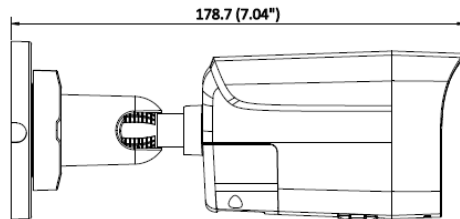

Available Model

PT-NC120D7-WNMS/AW(D2)

Dimension

Unit: mm (inch)