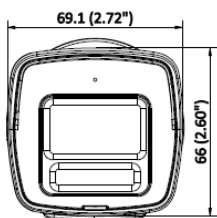

Available Model

PT-NC120D7-WNMS/AW(D2)

Dimension

Unit: mm (inch)