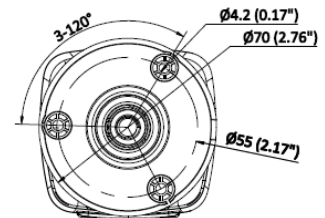

Available Model

PT-NC120D7-WNMS/AW(D2)

Dimension

Unit: mm (inch)