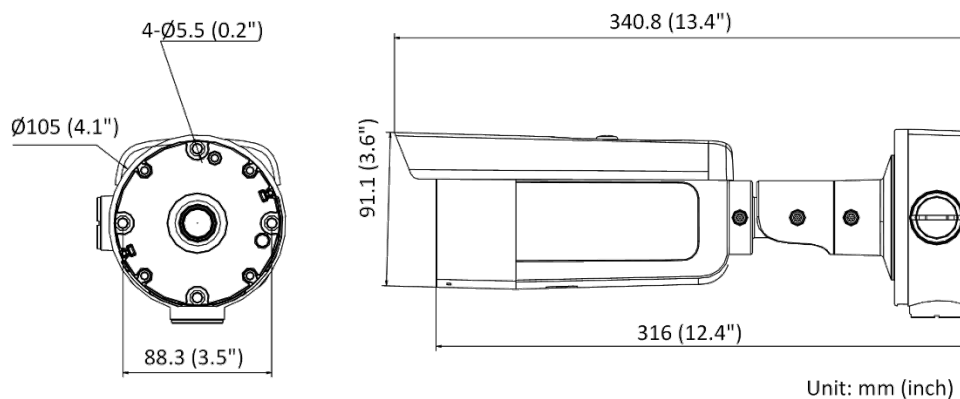

Intelligent Function	
Face Capture	Yes
Perimeter Protection	Line crossing detection, intrusion detection, region entrance detection, region exiting detection
General	
Linkage Method	Upload to NAS/memory card, notify surveillance center, trigger record, trigger capture
General Function	Anti-flicker, heartbeat, mirror, privacy masks, flash log, password reset via e-mail, title, date and time superimposing, pixel counter
Software Reset	Yes
Storage Conditions	-30 °C to 60 °C (-22 °F to 140 °F). Humidity 95% or less (non-condensing)
Startup and Operating Conditions	-30 °C to 60 °C (-22 °F to 140 °F). Humidity 95% or less (non-condensing)
Power Supply	12 VDC $\pm$ 25% PoE: 802.3at, class 4
Power Consumption and Current	12 VDC, 1.12 A, max. 13.5 W PoE: (802.3at, 42.5 V to 57 V), 0.5 A to 0.3 A, max. 15 W
Power Interface	$\varnothing$5.5 mm coaxial power plug
Camera Dimension	$\varnothing$105 $\times$ 340.8 mm ($\varnothing$4.1 inch $\times$ 13.4 inch)
Package Dimension	385 $\times$ 190 $\times$ 180 mm (15.2 inch $\times$ 7.5 inch $\times$ 7.1 inch)
Camera Weight	Approx. 1310 g (2.9 lb.)
With Package Weight	Approx. 2011 g (4.4 lb.)
Protection	IP67, IK10
Certification	BIS, CE, FCC, RoHS

*Specifications are subject to change without prior notice. *Product picture may can be differ as per actual.

Available Model

PT-NC126D3-IZ(D)

Dimension