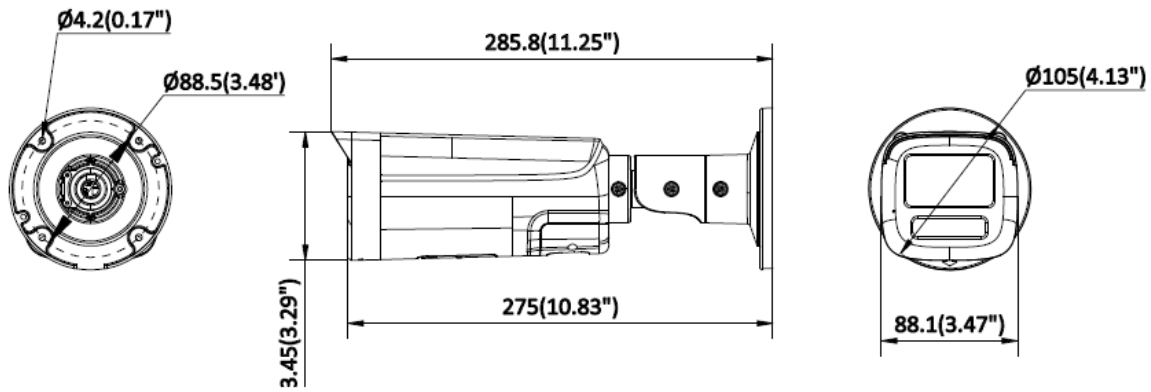

General Function	Heartbeat, mirror, password reset via email, password protection, anti-banding
Protection	IP67

*Specifications are subject to change without prior notice. *Product picture may differ as per actual.

Available Model

PT-NC126D3-WNRAM(D2)

Dimension

Unit: mm (inch)