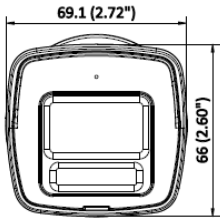

*Specifications are subject to change without prior notice. *Product picture may differ as per actual.

Available Model
PT-NC140D3-WNM(D2)

Dimension

Unit: mm (inch)