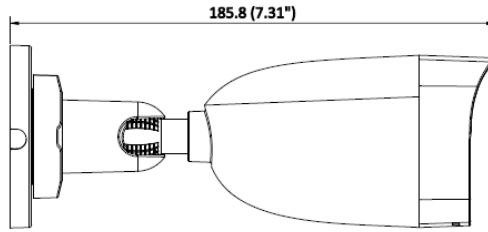

Specification

Camera	
Image Sensor	1/3 inch Progressive Scan CMOS
Max. Resolution	2560 × 1440
Shutter Time	1/3 s to 1/100,000 s
Min. Illumination	Color: 0.005 Lux @ (F1.6, AGC ON), B/W: 0 Lux with IR
Day & Night	IR cut filter
Angle Adjustment	Pan: 0° to 360°, tilt: 0° to 90°, rotate: 0° to 360°
Lens	
Lens Type	Fixed focal lens, 2.8 and 4 mm optional
Focal Length & FOV	2.8 mm, horizontal FOV 98°, vertical FOV 54°, diagonal FOV 114° 4 mm, horizontal FOV 78°, vertical FOV 42°, diagonal FOV 93°
Lens Mount	M12
Iris Type	Fixed
Aperture	F1.6
DORI	
DORI	2.8 mm, D: 63 m, O: 25 m, R: 12 m, I: 6 m 4 mm, D: 78 m, O: 31 m, R: 15 m, I: 7 m
Illuminator	
Supplement Light Type	IR, White Light
Supplement Light Range	Up to 30 m
Smart Supplement Light	Yes
IR Wavelength	850 nm
Video	
Main Stream	50 Hz: 20 fps (2560 × 1440) 25 fps (1920 × 1080, 1280 × 720) 60 Hz: 20 fps (2560 × 1440) 24 fps (1920 × 1080, 1280 × 720)
Sub-Stream	50 Hz: 25 fps (1280 × 720, 640 × 480, 640 × 360) 60 Hz: 24 fps (1280 × 720, 640 × 480, 640 × 360)
Video Compression	Main stream: H.265/H.264 Sub-stream: H.265/H.264/MJPEG
Video Bit Rate	32 Kbps to 8 Mbps
H.264 Type	Baseline Profile, Main Profile, High Profile
H.265 Type	Main Profile
Bit Rate Control	CBR, VBR
Region of Interest (ROI)	1 fixed region for main stream
Audio	
Audio Type	Mono sound
Environment Noise Filtering	Yes
Audio Sampling Rate	8 kHz/16 kHz
Audio Compression	G.711ulaw/G.711alaw/G.722.1/G.726/MP2L2/PCM/AAC-LC
Audio Bit Rate	64 Kbps (G.711 ulaw)/64 Kbps (G.711 alaw)/16 Kbps (G.722.1)/16 Kbps (G.726)/32 to 160 Kbps (MP2L2)/16 to 64 Kbps (AAC-LC)

*Specifications are subject to change without prior notice. *Product picture may differ as per actual.

Available Model
PT-NC140D3-WNM(D2)

Dimension

Unit: mm (inch)