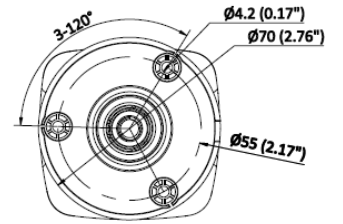

Specification

Camera	
Image Sensor	1/3 inch Progressive Scan CMOS
Max. Resolution	2560 × 1440
Shutter Time	1/3 s to 1/100,000 s
Min. Illumination	Color: 0.005 Lux @ (F1.6, AGC ON), B/W: 0 Lux with IR
Day & Night	IR cut filter
Angle Adjustment	Pan: 0° to 360°, tilt: 0° to 90°, rotate: 0° to 360°
Lens	
Lens Type	Fixed focal lens, 2.8 and 4 mm optional
Focal Length & FOV	2.8 mm, horizontal FOV 98°, vertical FOV 54°, diagonal FOV 114° 4 mm, horizontal FOV 78°, vertical FOV 42°, diagonal FOV 93°
Lens Mount	M12
Iris Type	Fixed
Aperture	F1.6
DORI	
DORI	2.8 mm, D: 63 m, O: 25 m, R: 12 m, I: 6 m 4 mm, D: 78 m, O: 31 m, R: 15 m, I: 7 m
Illuminator	
Supplement Light Type	IR, White Light
Supplement Light Range	Up to 30 m
Smart Supplement Light	Yes
IR Wavelength	850 nm
Video	
Main Stream	50 Hz: 20 fps (2560 × 1440) 25 fps (1920 × 1080, 1280 × 720) 60 Hz: 20 fps (2560 × 1440) 24 fps (1920 × 1080, 1280 × 720)
Sub-Stream	50 Hz: 25 fps (1280 × 720, 640 × 480, 640 × 360) 60 Hz: 24 fps (1280 × 720, 640 × 480, 640 × 360)
Video Compression	Main stream: H.265/H.264 Sub-stream: H.265/H.264/MJPEG
Video Bit Rate	32 Kbps to 8 Mbps
H.264 Type	Baseline Profile, Main Profile, High Profile
H.265 Type	Main Profile
Bit Rate Control	CBR, VBR
Region of Interest (ROI)	1 fixed region for main stream
Audio	
Audio Type	Mono sound
Environment Noise Filtering	Yes
Audio Sampling Rate	8 kHz/16 kHz
Audio Compression	G.711ulaw/G.711alaw/G.722.1/G.726/MP2L2/PCM/AAC-LC
Audio Bit Rate	64 Kbps (G.711 ulaw)/64 Kbps (G.711 alaw)/16 Kbps (G.722.1)/16 Kbps (G.726)/32 to 160 Kbps (MP2L2)/16 to 64 Kbps (AAC-LC)

*Specifications are subject to change without prior notice. *Product picture may differ as per actual.

Available Model
PT-NC140D3-WNM(D2)

Dimension

Unit: mm (inch)