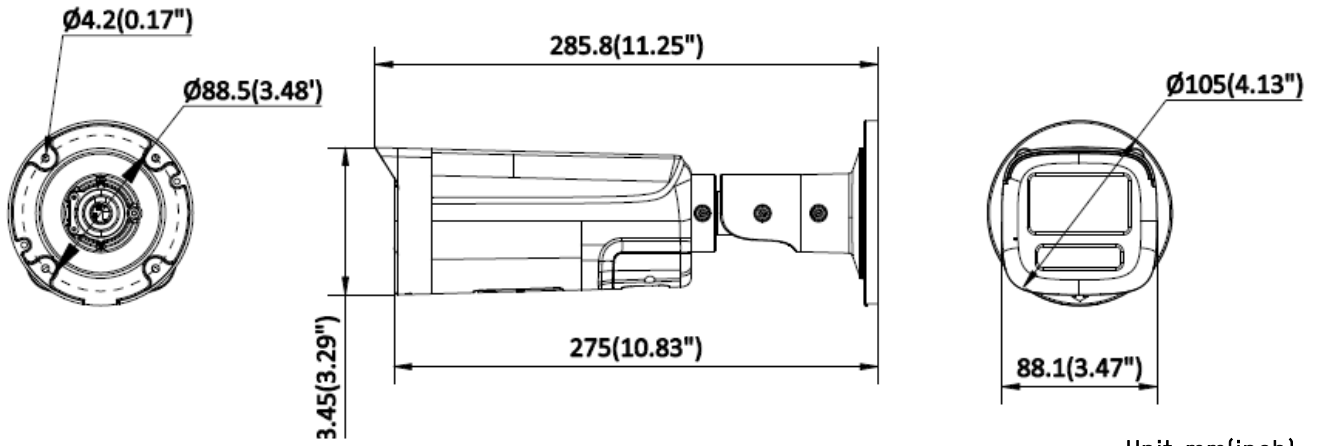

Specification

Camera	
Image Sensor	1/3 inch Progressive Scan CMOS
Max. Resolution	2560 × 1440
Min. Illumination	Color: 0.005 Lux @ (F1.6, AGC ON), B/W: 0 Lux with IR
Shutter Time	1/3 s to 1/100, 000 s
Day & Night	IR cut filter
Angle Adjustment	Pan: 0° to 360°, tilt: 0° to 90°, rotate: 0° to 360°
Lens	
Lens Type	Motorized varifocal lens, 2.8 to 12 mm
Focal Length & FOV	2.8 to 12 mm, horizontal FOV 96.7° to 29.7°, vertical FOV 51.7° to 16.7°, diagonal FOV 114.3° to 34°
Lens Mount	Ø14
Iris Type	Fixed
Aperture	F1.6
DORI	
DORI	D: 64.0 to 198.0 m, O: 25.4 to 78.6 m, R: 12.8 to 39.6 m, I: 6.4 to 19.8 m
Illuminator	
Supplement Light Type	IR, White Light
Supplement Light Range	Up to 50 m
Smart Supplement Light	Yes
IR Wavelength	850 nm
Video	
Main Stream	50 Hz: 20 fps (2560 × 1440) 25 fps (1920 × 1080, 1280 × 720) 60 Hz: 20 fps (2560 × 1440) 24 fps (1920 × 1080, 1280 × 720)
Sub-Stream	50 Hz: 25 fps (1280 × 720, 640 × 480, 640 × 360) 60 Hz: 24 fps (1280 × 720, 640 × 480, 640 × 360)
Video Compression	Main stream: H.265/H.264, Sub-stream: H.265/H.264/MJPEG
Video Bit Rate	32 Kbps to 16 Mbps
H.264 Type	Baseline Profile, Main Profile, High Profile
H.265 Type	Main Profile
Bit Rate Control	CBR, VBR
Scalable Video Coding (SVC)	H.264 and H.265 encoding
Region of Interest (ROI)	1 fixed region for main stream
Audio	
Audio Type	Mono sound
Audio Compression	G.711ulaw/G.711alaw/G.722.1/G.726/MP2L2/PCM/AAC-LC
Audio Bit Rate	64 Kbps (G.711ulaw/G.711alaw)/16 Kbps (G.722.1)/16 Kbps (G.726)/32 to 160 Kbps (MP2L2)/16 to 64 Kbps (AAC-LC)
Audio Sampling Rate	8 kHz/16 kHz
Environment Noise Filtering	Yes
Network	
Protocols	TCP/IP, UDP, Multicast, NTP, DDNS, SNMP, QoS, DHCP, IPv4, IPv6, DNS, HTTP, HTTPS, RTSP, SRTP/RTSPS, Bonjour, NAT, RTCP, UPnP, ONVIF, SSH, SMTP, ARP
Simultaneous Live View	Up to 6 channels

*Specifications are subject to change without prior notice. *Product picture may differ as per actual.

Available Model

PT-NC146D3-WNRAM(D2)

Dimension

Unit: mm(inch)