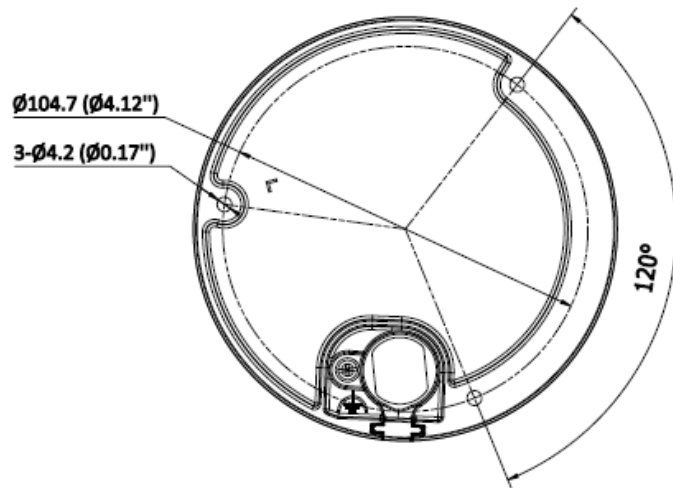

## Specification

Camera	
Image Sensor	1/3 inch Progressive Scan CMOS
Max. Resolution	2560 × 1440
Min. Illumination	Color: 0.005 Lux @ (F1.6, AGC ON), B/W: 0 Lux with IR
Shutter Time	1/3 s to 1/100,000 s
Day & Night	IR cut filter
Angle Adjustment	Pan: 0° to 355°, tilt: 0° to 70°, rotate: 0° to 355°
Lens	
Lens Type	Motorized varifocal lens, 2.8 to 12 mm
Focal Length & FOV	2.8 to 12 mm, horizontal FOV 96.7° to 29.7°, vertical FOV 51.7° to 16.7°, diagonal FOV 114.3° to 34°
Lens Mount	Ø14
Iris Type	Fixed
Aperture	F1.6
DORI	
DORI	D: 64.0 to 198.0 m, O: 25.4 to 78.6 m, R: 12.8 to 39.6 m, I: 6.4 to 19.8 m
Illuminator	
Supplement Light Type	IR, White Light
Supplement Light Range	Up to 30 m
Smart Supplement Light	Yes
IR Wavelength	850 nm
Video	
Main Stream	50 Hz: 20 fps (2560 × 1440) 25 fps (1920 × 1080, 1280 × 720) 60 Hz: 20 fps (2560 × 1440) 24 fps (1920 × 1080, 1280 × 720)
Sub-Stream	50 Hz: 25 fps (1280 × 720, 640 × 480, 640 × 360) 60 Hz: 24 fps (1280 × 720, 640 × 480, 640 × 360)
Video Compression	Main stream: H.265/H.264, Sub-stream: H.265/H.264/MJPEG
Video Bit Rate	32 Kbps to 16 Mbps
H.264 Type	Baseline Profile, Main Profile, High Profile
H.265 Type	Main Profile
Bit Rate Control	CBR, VBR
Scalable Video Coding (SVC)	H.264 and H.265 encoding
Region of Interest (ROI)	1 fixed region for main stream
Audio	
Audio Type	Mono sound
Audio Compression	G.711ulaw/G.711alaw/G.722.1/G.726/MP2L2/PCM/AAC-LC
Audio Bit Rate	64 Kbps (G.711ulaw/G.711alaw)/16 Kbps (G.722.1)/16 Kbps (G.726)/32 to 160 Kbps (MP2L2)/16 to 64 Kbps (AAC-LC)
Audio Sampling Rate	8 kHz/16 kHz
Environment Noise Filtering	Yes
Network	
Protocols	TCP/IP, UDP, Multicast, NTP, DDNS, SNMP, QoS, DHCP, IPv4, IPv6, DNS, HTTP, HTTPS, RTSP, SRTP/RTSPS, Bonjour, NAT, RTCP, UPnP, ONVIF, SSH, SMTP
Simultaneous Live View	Up to 6 channels

### Dimension

Unit: mm (inch)