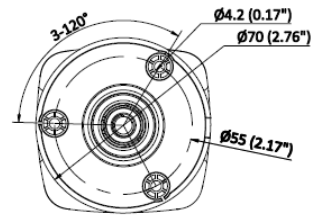

## Specification

Camera	
Image Sensor	1/2.7 inch Progressive Scan CMOS
Max. Resolution	1920 × 1080
Shutter Time	1/3 s to 1/100,000 s
Min. Illumination	Color: 0.005 Lux @ (F1.6, AGC ON), B/W: 0 Lux with IR
Day & Night	IR cut filter
Angle Adjustment	Pan: 0° to 360°, tilt: 0° to 90°, rotate: 0° to 360°
Lens	
Lens Type	Fixed focal lens, 2.8, 4 mm optional
Focal Length & FOV	2.8 mm, horizontal FOV 111°, vertical FOV 59°, diagonal FOV 133° 4 mm, horizontal FOV 91°, vertical FOV 46°, diagonal FOV 109°
Lens Mount	M12
Iris Type	Fixed
Aperture	F1.6
DORI	
DORI	2.8 mm, D: 43 m, O: 17 m, R: 9 m, I: 5 m 4 mm, D: 53 m, O: 21 m, R: 11 m, I: 6 m
Illuminator	
Supplement Light Type	IR, White Light
Supplement Light Range	Up to 30 m
Smart Supplement Light	Yes
IR Wavelength	850 nm
Video	
Main Stream	50 Hz: 25 fps (1920 × 1080, 1280 × 720) 60 Hz: 30 fps (1920 × 1080, 1280 × 720)
Sub-Stream	50 Hz: 25 fps (640 × 480, 640 × 360) 60 Hz: 30 fps (640 × 480, 640 × 360)
Third Stream	50 Hz: 1 fps (640 × 360) 60 Hz: 1 fps (640 × 360)
Video Compression	Main stream: H.265/H.264, Sub-stream: H.265/H.264/MJPEG Third stream: H.265/H.264
Video Bit Rate	32 Kbps to 8 Mbps
H.264 Type	Baseline Profile, Main Profile, High Profile
H.265 Type	Main Profile
Bit Rate Control	CBR, VBR
Region of Interest (ROI)	1 fixed region for main stream and sub-stream
Audio	
Audio Type	Mono sound
Environment Noise Filtering	Yes
Audio Sampling Rate	8 kHz/16 kHz
Audio Compression	G.711ulaw/G.711alaw/G.722.1/G.726/MP2L2/PCM/AAC-LC
Audio Bit Rate	64 Kbps (G.711ulaw)/64 Kbps (G.711alaw)/16 Kbps (G.722.1)/16 Kbps (G.726)/32 to 160 Kbps (MP2L2)/16 to 64 Kbps (AAC-LC)

## Dimension

Unit: mm (inch)