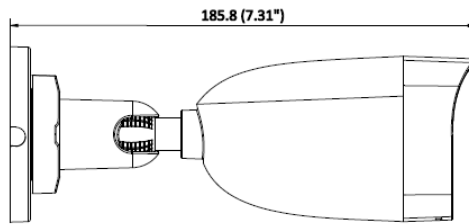

Available Model
PT-NC320P1-WNM(D2)

Dimension

Unit: mm (inch)