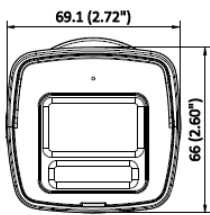

Available Model
PT-NC320P1-WNM(D2)

Dimension

Unit: mm (inch)