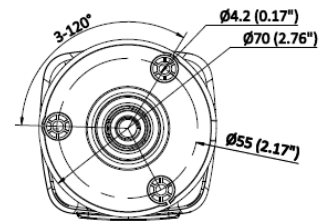

Startup and Operating Conditions	-30 °C to 60 °C (-22 °F to 140 °F). Humidity 95% or less (non-condensing)
General Function	Heartbeat, anti-banding, mirror, password protection, password reset
Flashing Light	White Light
Protection	IP67

*Specifications are subject to change without prior notice. *Product picture may differ as per actual.

Available Model

PT-NC320P7-WNMS/AW(D2)

Dimension

Unit: mm (inch)