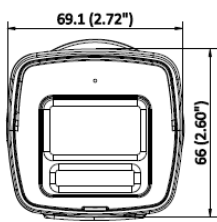

Startup and Operating Conditions	-30 °C to 60 °C (-22 °F to 140 °F). Humidity 95% or less (non-condensing)
General Function	Heartbeat, anti-banding, mirror, password protection, password reset
Flashing Light	White Light
Protection	IP67

*Specifications are subject to change without prior notice. *Product picture may differ as per actual.

Available Model

PT-NC320P7-WNMS/AW(D2)

Dimension

Unit: mm (inch)