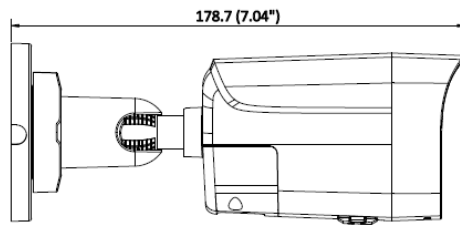

Startup and Operating Conditions	-30 °C to 60 °C (-22 °F to 140 °F). Humidity 95% or less (non-condensing)
General Function	Heartbeat, anti-banding, mirror, password protection, password reset
Flashing Light	White Light
Protection	IP67

*Specifications are subject to change without prior notice. *Product picture may differ as per actual.

Available Model

PT-NC320P7-WNMS/AW(D2)

Dimension

Unit: mm (inch)