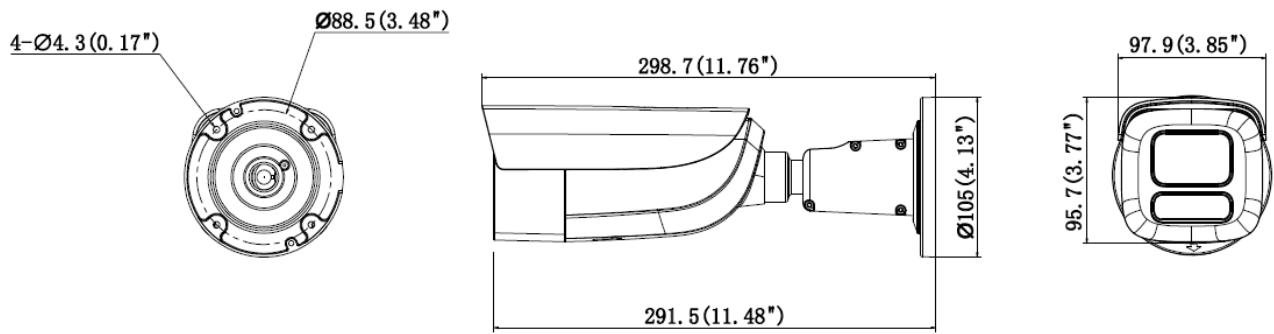

Dimension

Unit: mm(inch)

Accessory Included

Junction box