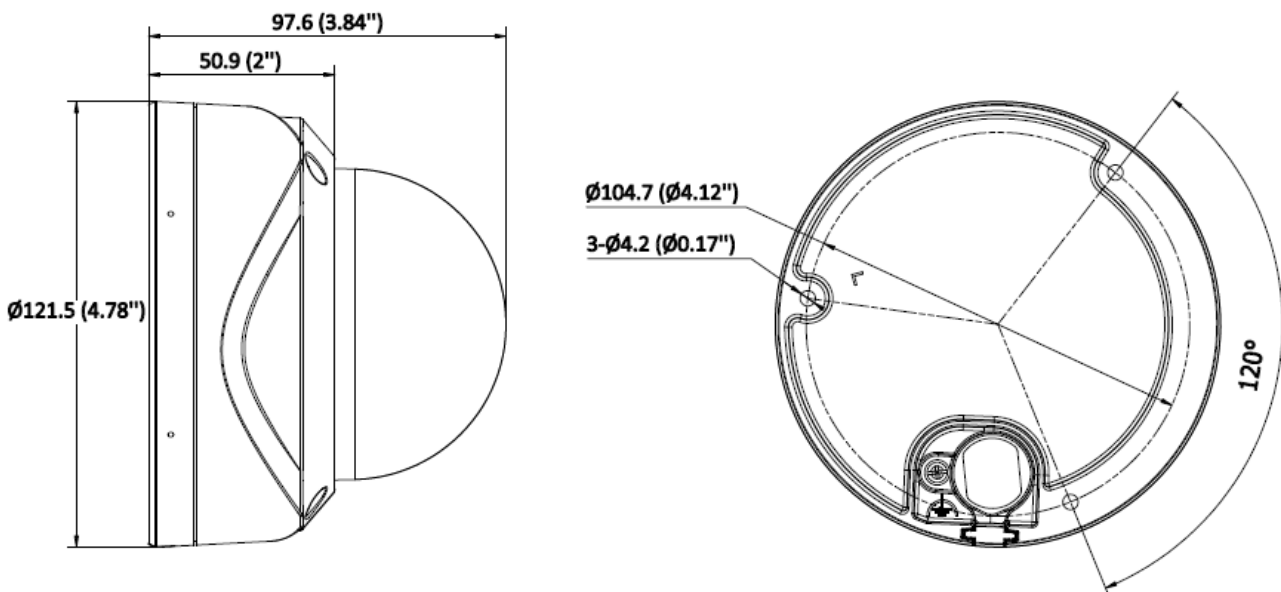

Linkage	Upload to FTP/SFTP/memory card, notify surveillance center, send email, trigger recording, trigger capture, audible warning
General	
Power	12 VDC \pm 25%, 0.8 A, max. 9.6 W, \varnothing 5.5 mm coaxial power plug, reverse polarity protection, PoE: IEEE 802.3af, Class 3, max. 12 W
Material	Aluminum alloy
Dimension	\varnothing 121.5 mm \times 97.6 mm (\varnothing 4.78 inch \times 3.84 inch)
Package Dimension	150 mm \times 150 mm \times 141 mm (5.9 inch \times 5.9 inch \times 5.6 inch)
Weight	Approx. 600 g
With Package Weight	Approx. 830 g
Storage Conditions	-30 $^{\circ}$ C to 60 $^{\circ}$ C (-22 $^{\circ}$ F to 140 $^{\circ}$ F). Humidity 95% or less (non-condensing)
Startup and Operating Conditions	-30 $^{\circ}$ C to 60 $^{\circ}$ C (-22 $^{\circ}$ F to 140 $^{\circ}$ F). Humidity 95% or less (non-condensing)
General Function	Heartbeat, mirror, password reset via email, pixel counter, password protection, anti-banding
Protection	IP67, IK10

*Specifications are subject to change without prior notice. *Product picture may differ as per actual.

Available Model

PT-NC327P1-WNRAM(D2)

Dimension

Unit: mm (inch)