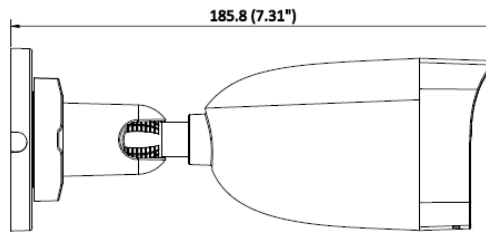

*Specifications are subject to change without prior notice. *Product picture may differ as per actual.

Available Model

PT-NC340P1-WNM(D2)

Dimension

Unit: mm (inch)