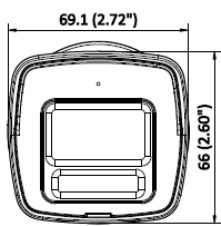

*Specifications are subject to change without prior notice. *Product picture may differ as per actual.

Available Model

PT-NC340P1-WNM(D2)

Dimension

Unit: mm (inch)