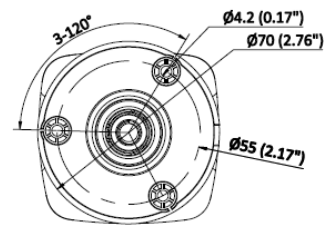

*Specifications are subject to change without prior notice. *Product picture may differ as per actual.

Available Model

PT-NC340P1-WNM(D2)

Dimension

Unit: mm (inch)