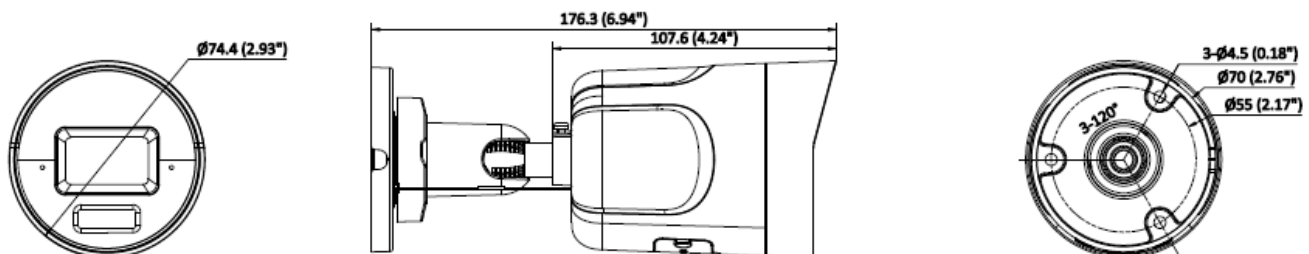

Intelligent Function	
Face Capture	Yes
Perimeter Protection	Line crossing, intrusion, region entrance, region exiting Support alarm triggering by specified target types (human and vehicle)
General	
Language	English, Hindi
Power	12 VDC \pm 25%, 0.6 A, max. 7.2 W, \varnothing 5.5 mm coaxial power plug, reverse polarity protection, PoE: IEEE 802.3af, Class 3, max. 8 W
Material	Metal
Dimension	\varnothing 74.4 mm \times 176.3 mm (\varnothing 2.93 inch \times 6.94 inch)
Package Dimension	234 mm \times 120 mm \times 117 mm (9.21 inch \times 4.72 inch \times 4.61 inch)
Weight	Approx. 515 g
With Package Weight	Approx. 715 g
Storage Conditions	-30 $^{\circ}$ C to 60 $^{\circ}$ C (-22 $^{\circ}$ F to 140 $^{\circ}$ F). Humidity 95% or less (non-condensing)
Startup and Operating Conditions	-30 $^{\circ}$ C to 60 $^{\circ}$ C (-22 $^{\circ}$ F to 140 $^{\circ}$ F). Humidity 95% or less (non-condensing)
General Function	Heartbeat, mirror, flash log, password reset, pixel counter, anti- banding
Protection	IP67, IK10

*Specifications are subject to change without prior notice. *Product picture may differ as per actual.

Available Model

PT-NC340P3-WNM(D2)

Dimension

Unit: mm (inch)