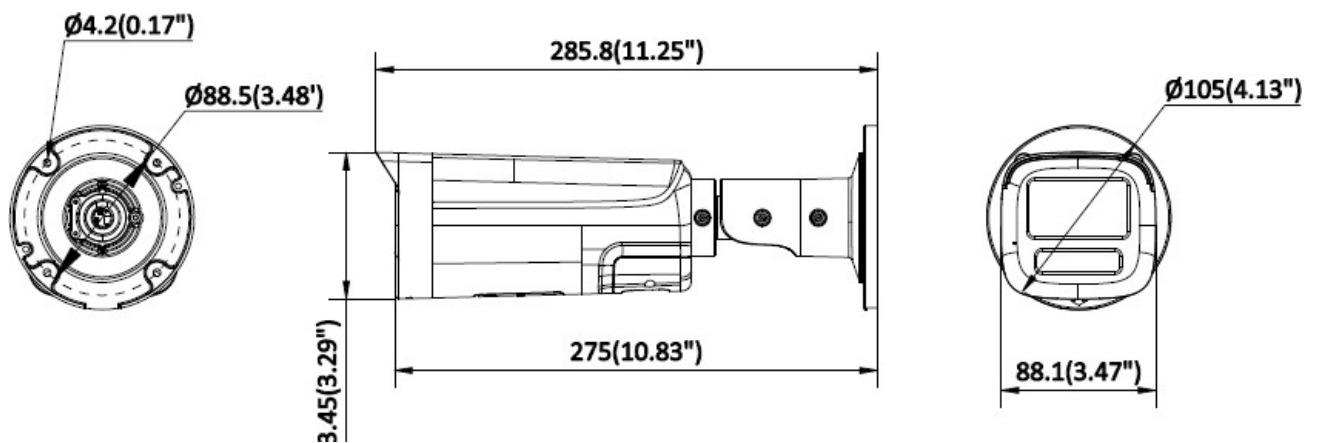

General	
Language	English, Hindi
Power	12 VDC $\pm$ 25%, 0.9 A, max. 10.8 W, $\varnothing$ 5.5 mm coaxial power plug, reverse polarity protection PoE: IEEE 802.3af, Class 3, max. 12.9 W
Material	Metal
Dimension	$\varnothing$ 105 mm $\times$ 285.8 mm ( $\varnothing$ 4.13 inch $\times$ 11.25 inch)
Package Dimension	280 mm $\times$ 135 mm $\times$ 135 mm (11.0 inch $\times$ 5.3 inch $\times$ 5.3 inch)
Weight	Approx. 962 g
With Package Weight	Approx. 1282 g
Storage Conditions	-30 $^{\circ}$ C to 60 $^{\circ}$ C (-22 $^{\circ}$ F to 140 $^{\circ}$ F). Humidity 95% or less (non-condensing)
Startup and Operating Conditions	-30 $^{\circ}$ C to 60 $^{\circ}$ C (-22 $^{\circ}$ F to 140 $^{\circ}$ F). Humidity 95% or less (non-condensing)
General Function	Heartbeat, mirror, password reset via email, pixel counter, password protection
Protection	IP67, IK10

## Dimension

Unit: mm(inch)