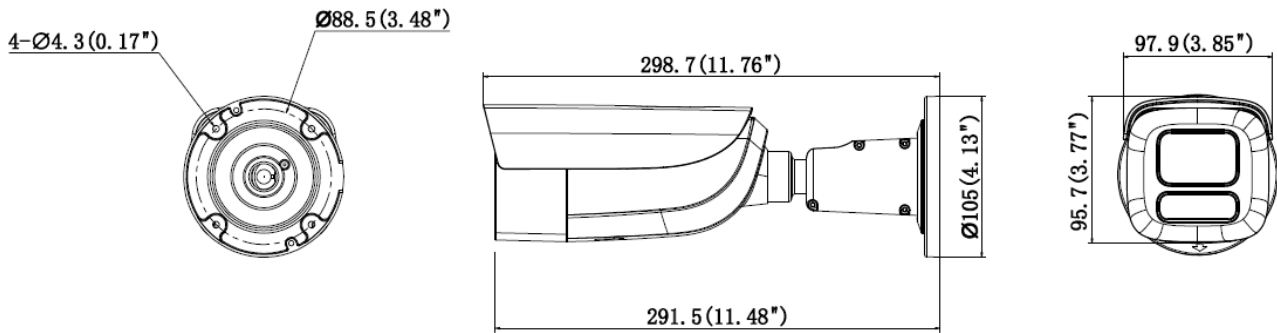

Dimension

Unit: mm(inch)

Accessory Included

Junction box