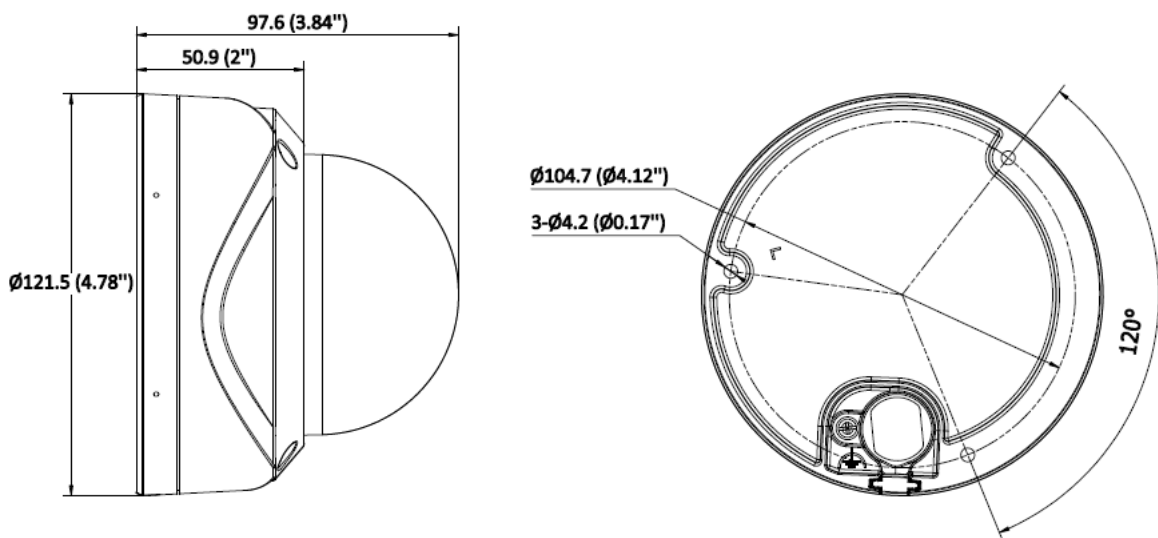

Perimeter Protection	Line crossing, intrusion, region entrance, region exiting Support alarm triggering by specified target types (human and vehicle)
<b>General</b>	
Language	English, Hindi
Power	12 VDC $\pm$ 25%, 0.88 A, max.10.56 W, $\varnothing$ 5.5 mm coaxial power plug, reverse polarity protection, PoE: IEEE 802.3af, Class 3, max. 12.5 W
Material	Metal
Dimension	$\varnothing$ 121.5 mm $\times$ 97.6 mm ( $\varnothing$ 4.78 inch $\times$ 3.84 inch)
Package Dimension	150 mm $\times$ 150 mm $\times$ 141 mm (5.9 inch $\times$ 5.9 inch $\times$ 5.6 inch)
Weight	Approx. 650 g
With Package Weight	Approx. 890 g
Storage Conditions	-30 $^{\circ}$ C to 60 $^{\circ}$ C (-22 $^{\circ}$ F to 140 $^{\circ}$ F). Humidity 95% or less (non-condensing)
Startup and Operating Conditions	-30 $^{\circ}$ C to 60 $^{\circ}$ C (-22 $^{\circ}$ F to 140 $^{\circ}$ F). Humidity 95% or less (non-condensing)
General Function	Heartbeat, mirror, flash log, password reset via email, pixel counter
Protection	IP67, IK10

## Dimension

Unit: mm (inch)