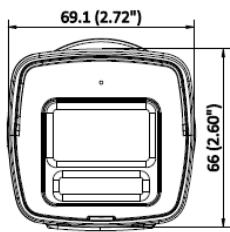

General Function	Heartbeat, mirror, flash log, password reset via email, pixel counter, password protection, anti-banding
Protection	IP67

*Specifications are subject to change without prior notice. *Product picture may differ as per actual.

Available Model

PT-NC360P1-WNMS(D2)

Dimension

Unit: mm (inch)