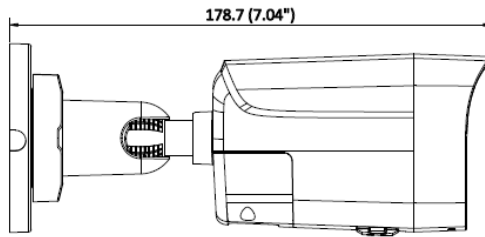

General Function	Heartbeat, mirror, flash log, password reset via email, pixel counter, password protection, anti-banding
Protection	IP67

*Specifications are subject to change without prior notice. *Product picture may differ as per actual.

Available Model

PT-NC360P1-WNMS(D2)

Dimension

Unit: mm (inch)