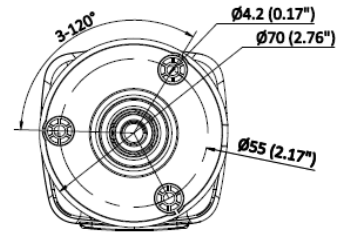

General Function	Heartbeat, mirror, flash log, password reset via email, pixel counter, password protection, anti-banding
Protection	IP67

*Specifications are subject to change without prior notice. *Product picture may differ as per actual.

Available Model

PT-NC360P1-WNMS(D2)

Dimension

Unit: mm (inch)