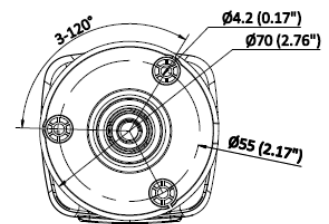

Flashing Light	Yes
Protection	IP67

*Specifications are subject to change without prior notice. *Product picture may differ as per actual.

Available Model

PT-NC360P1-WNMS/AW(D2)

Dimension

Unit: mm (inch)