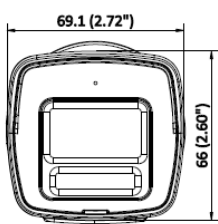

Flashing Light	Yes
Protection	IP67

*Specifications are subject to change without prior notice. *Product picture may differ as per actual.

Available Model

PT-NC360P1-WNMS/AW(D2)

Dimension

Unit: mm (inch)