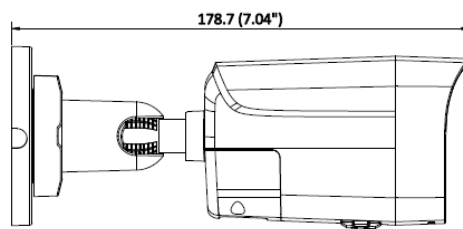

Flashing Light	Yes
Protection	IP67

*Specifications are subject to change without prior notice. *Product picture may differ as per actual.

Available Model

PT-NC360P1-WNMS/AW(D2)

Dimension

Unit: mm (inch)