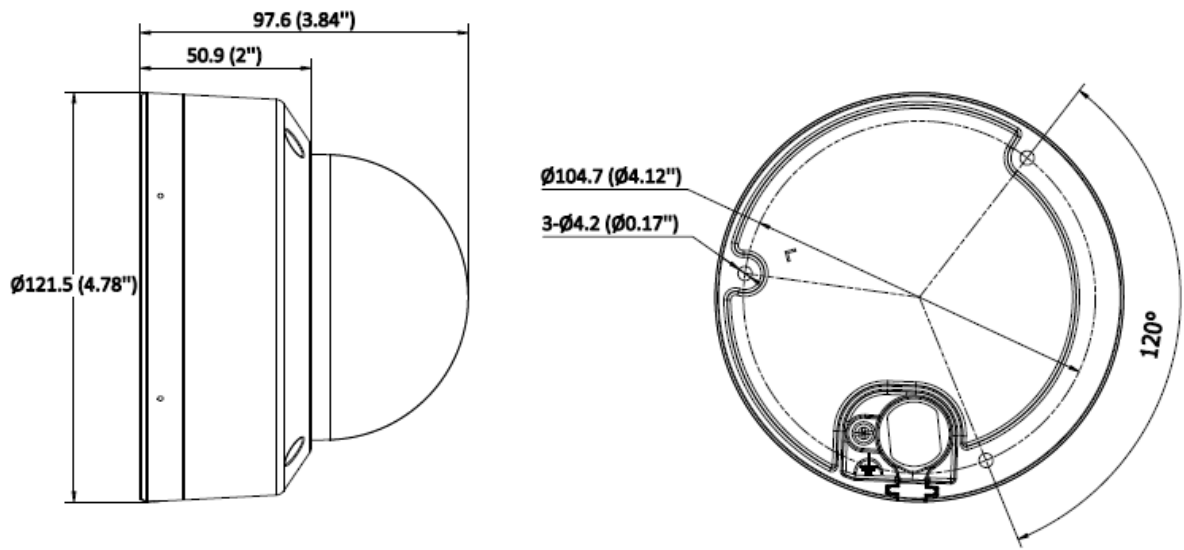

Available Model
PT-NC361P1-WNMS(D2)

Dimension

Unit: mm (inch)