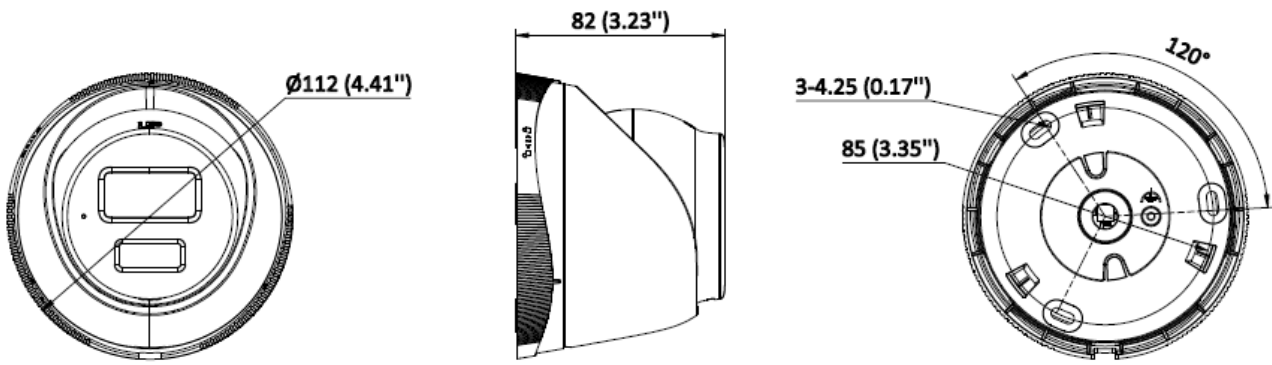

Protocols	TCP/IP, UDP, Multicast, NTP, DDNS, SNMP, QoS, DHCP, IPv4, IPv6, DNS, HTTP, HTTPS, RTSP, SRTP/RTSPS, Bonjour, NAT, RTCP, UPnP, ONVIF, SSH, SMTP
User/Host	Up to 32 users 3 user levels: administrator, operator, and user
Web Browser	Plug-in required live view: IE 10, IE 11, Local service: Chrome 57.0+, Firefox 52.0+
Image	
Wide Dynamic Range (WDR)	120 dB
SNR	≥ 52 dB
Day/Night Switch	Day, Night, Auto, Schedule
Image Enhancement	BLC, HLC, 3D DNR
Image Settings	Rotate mode, saturation, brightness, contrast, sharpness, gain, white balance, adjustable by client software or web browser
Privacy Mask	4 programmable polygon privacy masks
Interface	
Ethernet Interface	1 RJ45 10 M/100 M self-adaptive Ethernet port
On-Board Storage	Built-in memory card slot, support micro SD/micro SDHC/micro SDXC card, up to 256 GB
Built-in Microphone	Yes
Reset Key	Yes
Event	
Basic Event	Motion detection (support alarm triggering by specified target types (human and vehicle)), video tampering alarm, exception
Linkage	Upload to FTP/SFTP/memory card, send email, notify surveillance center, trigger recording, trigger capture
General	
Power	12 VDC ± 25%, 0.41 A, max. 4.92 W, Ø5.5 mm coaxial power plug, reverse polarity protection PoE: IEEE 802.3af, Class 3, max. 6.5 W
Material	Metal & Plastic
Dimension	Ø112 mm × 82 mm (Ø4.41 inch × 3.23 inch)
Package Dimension	150 mm × 150 mm × 141 mm (5.9 inch × 5.9 inch × 5.6 inch)
Weight	Approx. 340 g
With Package Weight	Approx. 560 g
Storage Conditions	-30 °C to 60 °C (-22 °F to 140 °F). Humidity 95% or less (non-condensing)
Startup and Operating Conditions	-30 °C to 60 °C (-22 °F to 140 °F). Humidity 95% or less (non-condensing)
General Function	Heartbeat, anti-banding, mirror, password protection, password reset via email
Protection	IP67

*Specifications are subject to change without prior notice. *Product picture may differ as per actual.

Available Model

PT-NC363P1-WNMS(D2)

Dimension

Unit:mm (inch)