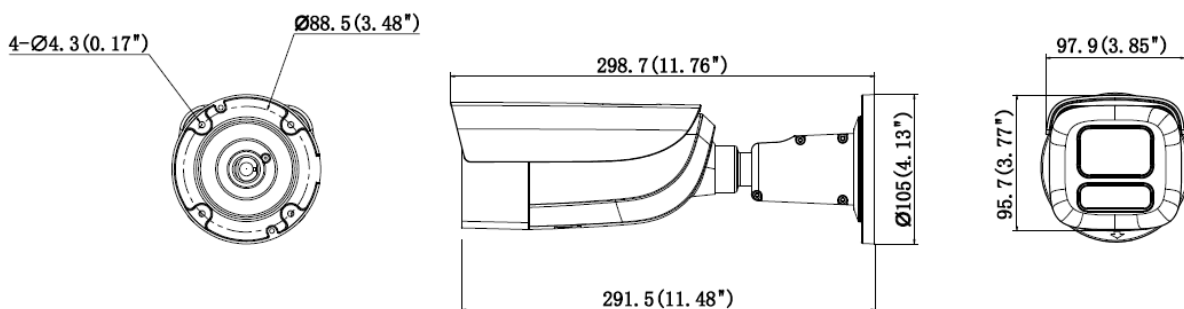

Linkage	Upload to FTP/SFTP/NAS/memory card, notify surveillance center, send email, trigger alarm output, trigger recording, trigger capture
Intelligent Function	
Face Capture	Yes
Perimeter Protection	Line crossing, intrusion, region entrance, region exiting Support alarm triggering by specified target types (human and vehicle)
General	
Language	English, Hindi
Power	12 VDC $\pm$ 25%, 1.08 A, max. 13 W, $\varnothing$5.5 mm coaxial power plug PoE: IEEE 802.3at, Class 4, max. 15 W
Material	Aluminum alloy body
Dimension	332.8 mm $\times$ 97.9 mm $\times$ 94.2 mm (13.1 inch $\times$ 3.9 inch $\times$ 3.7 inch)
Package Dimension	385 mm $\times$ 190 mm $\times$ 180 mm (15.2 inch $\times$ 7.5 inch $\times$ 7.1 inch)
Weight	Approx. 1510 g
With Package Weight	Approx. 2340 g
Storage Conditions	-30 $^{\circ}$C to 60 $^{\circ}$C (-22 $^{\circ}$F to 140 $^{\circ}$F). Humidity 95% or less (non-condensing)
Startup and Operating Conditions	-30 $^{\circ}$C to 60 $^{\circ}$C (-22 $^{\circ}$F to 140 $^{\circ}$F). Humidity 95% or less (non-condensing)
General Function	Heartbeat, mirror, flash log, password reset via email, pixel counter
Protection	IP67, IK10

*Specifications are subject to change without prior notice. *Product picture may differ as per actual.

Available Model

PT-NC366P3-WNRAM[D2]

Dimension

Unit: mm(inch)